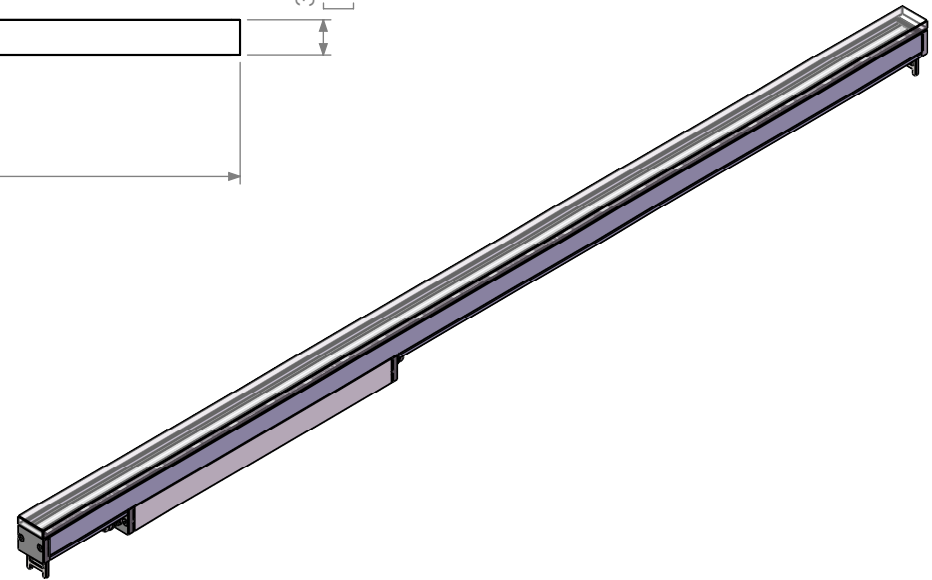

Description : CHIRON 4 B RECESSED FRAME

Code : AL8385

Scale : 1:7.5

SHEET 1 OF 4

Revision : 01

DIMENSIONS ARE IN MILLIMETERS [BRACKETED DIMENSIONS ARE IN INCHES]

GRIVEN 

<http://www.griven.com>

Description : CHIRON 4 B RECESSED FRAME

Code : AL8385+AL8446

Scale : 1:7.5

SHEET 2 OF 4

Revision : 01

DIMENSIONS ARE IN MILLIMETERS [BRACKETED DIMENSIONS ARE IN INCHES]

GRIVEN 

<http://www.griven.com>

Description : CHITON 4 B RECESSED ALL-GLASS

Code : AL8385

Scale : 1:7.5

SHEET 3 OF 4

Revision : 01

DIMENSIONS ARE IN MILLIMETERS [BRACKETED DIMENSIONS ARE IN INCHES]

GRIVEN 

<http://www.griven.com>

Description : CHITON 4 B RECESSED ALL-GLASS

Code : AL8385+AL8439

Scale : 1:7.5

SHEET 4 OF 4

Revision : 01

DIMENSIONS ARE IN MILLIMETERS [BRACKETED DIMENSIONS ARE IN INCHES]