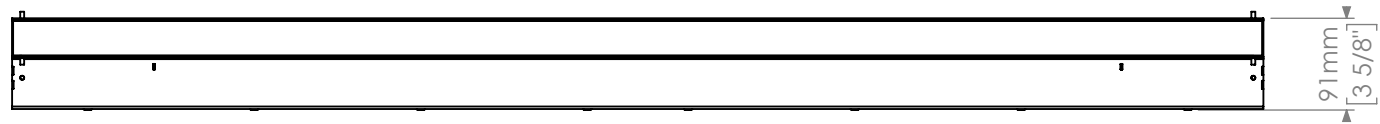

Description : CHITON 4 B RECESSED ALL-GLASS

Code : AL8385

Scale : 1:7.5

SHEET 3 OF 4

Revision : 01

DIMENSIONS ARE IN MILLIMETERS [BRACKETED DIMENSIONS ARE IN INCHES]

GRIVEN 

<http://www.griven.com>

Description : CHITON 4 B RECESSED ALL-GLASS

Code : AL8385+AL8439

Scale : 1:7.5

SHEET 4 OF 4

Revision : 01

DIMENSIONS ARE IN MILLIMETERS [BRACKETED DIMENSIONS ARE IN INCHES]