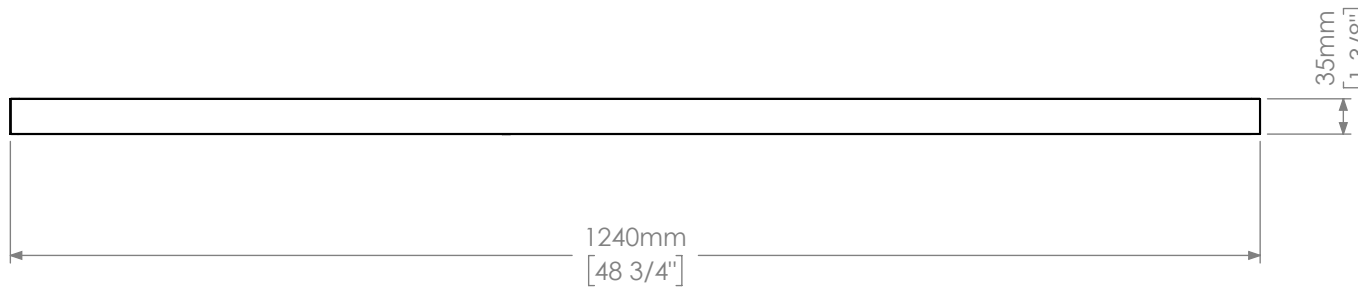

Description : CHIRON 4 B RECESSED FRAME

Code : AL8385

Scale : 1:7.5

SHEET 1 OF 4

Revision : 01

DIMENSIONS ARE IN MILLIMETERS [BRACKETED DIMENSIONS ARE IN INCHES]

GRIVEN 

<http://www.griven.com>

Description : CHIRON 4 B RECESSED FRAME

Code : AL8385+AL8446

Scale : 1:7.5

SHEET 2 OF 4

Revision : 01

DIMENSIONS ARE IN MILLIMETERS [BRACKETED DIMENSIONS ARE IN INCHES]

GRIVEN 

<http://www.griven.com>

Description : CHITON 4 B RECESSED ALL-GLASS

Code : AL8385

Scale : 1:7.5

SHEET 3 OF 4

Revision : 01

DIMENSIONS ARE IN MILLIMETERS [BRACKETED DIMENSIONS ARE IN INCHES]

GRIVEN 

<http://www.griven.com>

Description : CHITON 4 B RECESSED ALL-GLASS

Code : AL8385+AL8439

Scale : 1:7.5

SHEET 4 OF 4

Revision : 01

DIMENSIONS ARE IN MILLIMETERS [BRACKETED DIMENSIONS ARE IN INCHES]