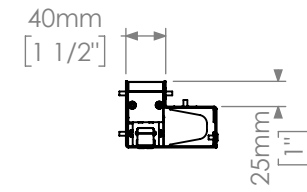

Description : CHIRON 4 B RECESSED FRAME

Code : AL8385

Scale : 1:7.5

SHEET 1 OF 4

Revision : 01

DIMENSIONS ARE IN MILLIMETERS [BRACKETED DIMENSIONS ARE IN INCHES]

GRIVEN 

<http://www.griven.com>

Description : CHIRON 4 B RECESSED FRAME

Code : AL8385+AL8446

Scale : 1:7.5

SHEET 2 OF 4

Revision : 01

DIMENSIONS ARE IN MILLIMETERS [BRACKETED DIMENSIONS ARE IN INCHES]

GRIVEN 

<http://www.griven.com>

Description : CHITON 4 B RECESSED ALL-GLASS

Code : AL8385

Scale : 1:7.5

SHEET 3 OF 4

Revision : 01

DIMENSIONS ARE IN MILLIMETERS [BRACKETED DIMENSIONS ARE IN INCHES]

GRIVEN 

<http://www.griven.com>

Description : CHITON 4 B RECESSED ALL-GLASS

Code : AL8385+AL8439

Scale : 1:7.5

SHEET 4 OF 4

Revision : 01

DIMENSIONS ARE IN MILLIMETERS [BRACKETED DIMENSIONS ARE IN INCHES]