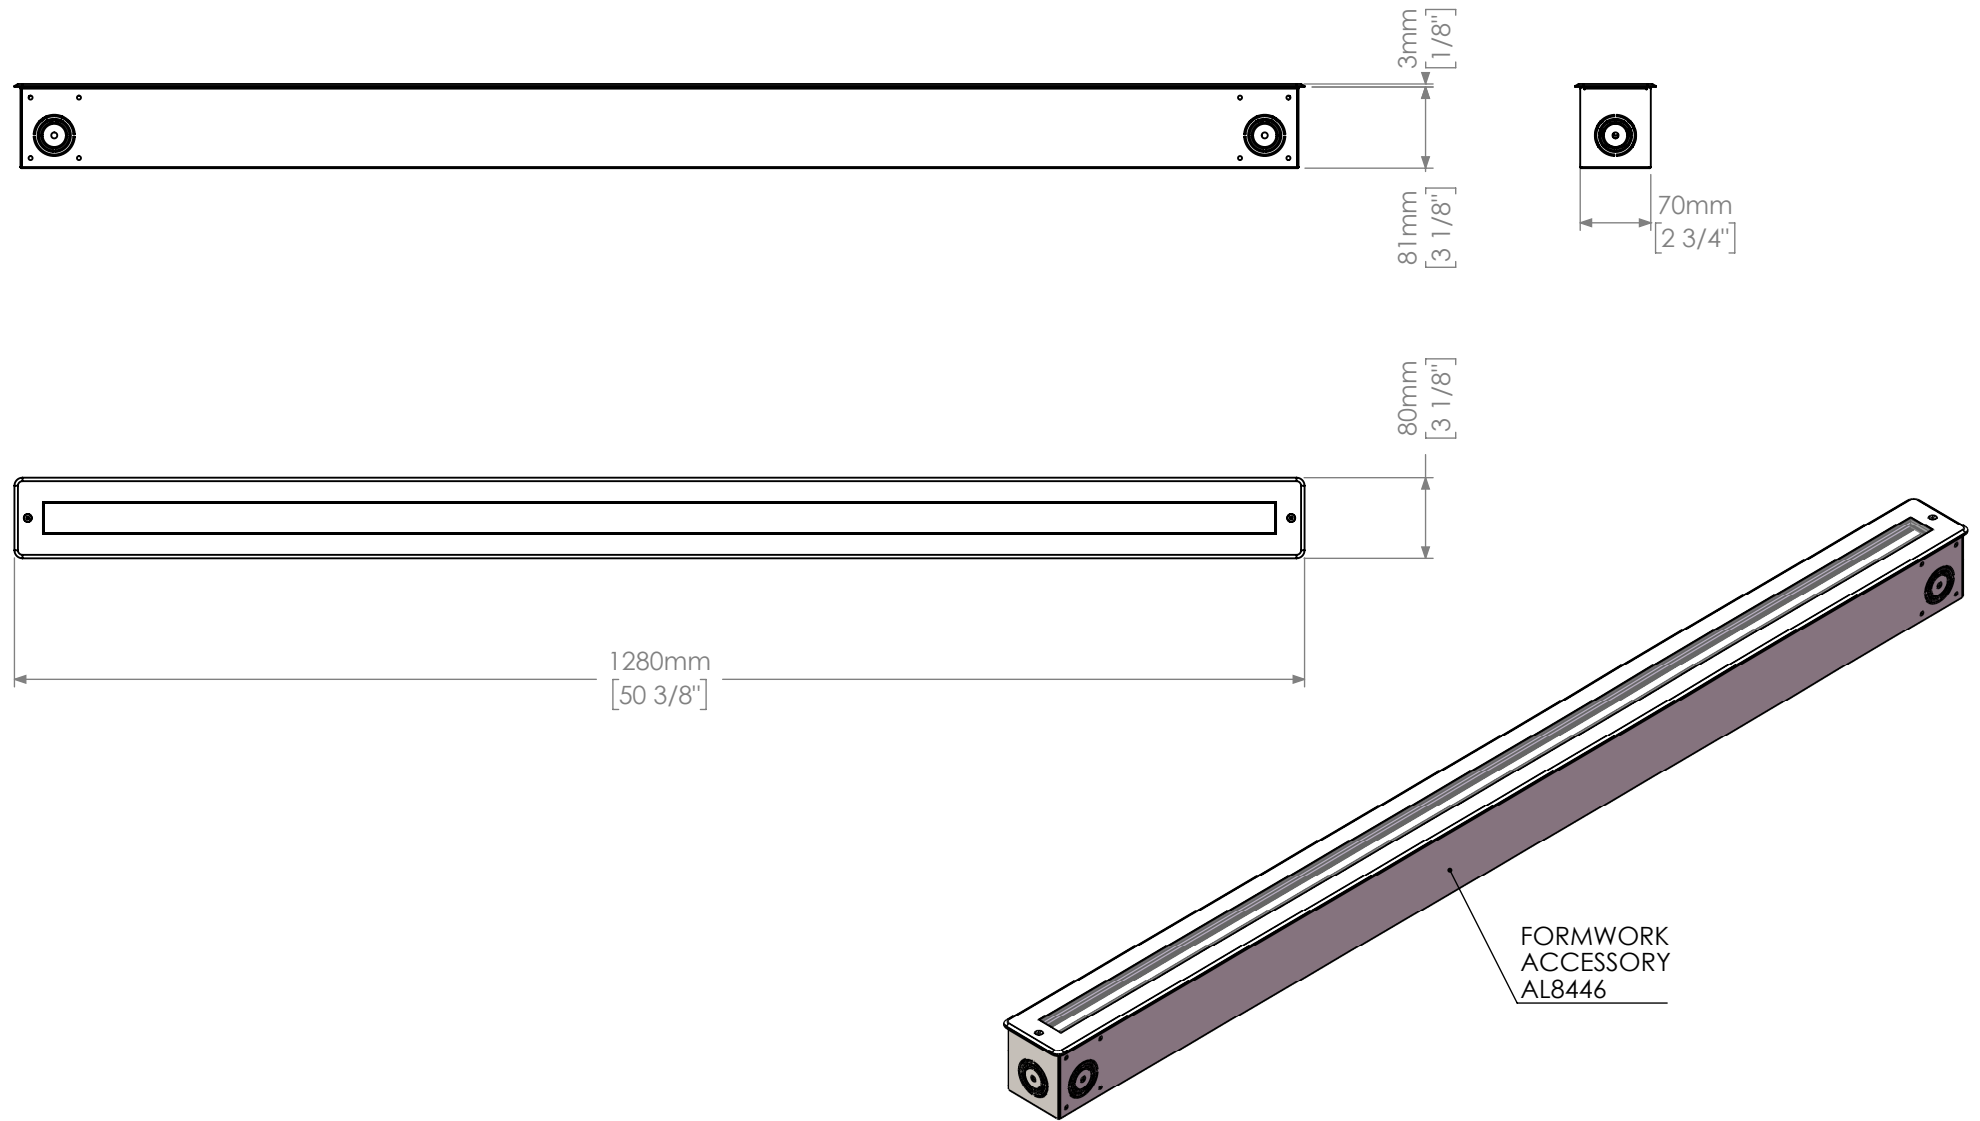

Description : CHIRON 4 B RECESSED FRAME

Code : AL8385

Scale : 1:7.5

SHEET 1 OF 4

Revision : 01

DIMENSIONS ARE IN MILLIMETERS [BRACKETED DIMENSIONS ARE IN INCHES]

GRIVEN 

<http://www.griven.com>

Description : CHIRON 4 B RECESSED FRAME

Code : AL8385+AL8446

Scale : 1:7.5

SHEET 2 OF 4

Revision : 01

DIMENSIONS ARE IN MILLIMETERS [BRACKETED DIMENSIONS ARE IN INCHES]

GRIVEN 

<http://www.griven.com>

Description : CHITON 4 B RECESSED ALL-GLASS

Code : AL8385

Scale : 1:7.5

SHEET 3 OF 4

Revision : 01

DIMENSIONS ARE IN MILLIMETERS [BRACKETED DIMENSIONS ARE IN INCHES]

GRIVEN 

<http://www.griven.com>

Description : CHITON 4 B RECESSED ALL-GLASS

Code : AL8385+AL8439

Scale : 1:7.5

SHEET 4 OF 4

Revision : 01

DIMENSIONS ARE IN MILLIMETERS [BRACKETED DIMENSIONS ARE IN INCHES]