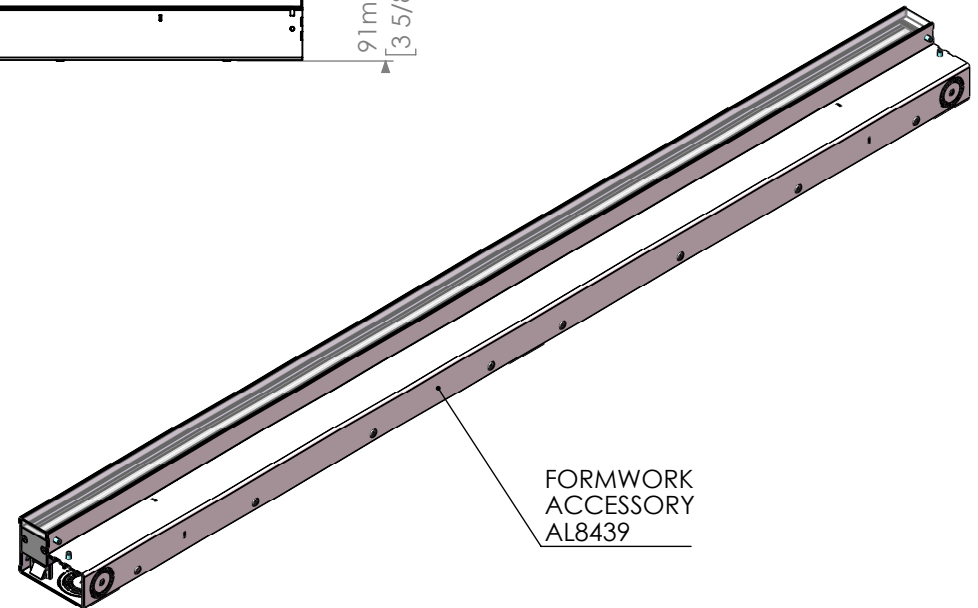

Description : CHITON 4 B RECESSED ALL-GLASS

Code : AL8385

Scale : 1:7.5

SHEET 3 OF 4

Revision : 01

DIMENSIONS ARE IN MILLIMETERS [BRACKETED DIMENSIONS ARE IN INCHES]

GRIVEN 

<http://www.griven.com>

Description : CHITON 4 B RECESSED ALL-GLASS

Code : AL8385+AL8439

Scale : 1:7.5

SHEET 4 OF 4

Revision : 01

DIMENSIONS ARE IN MILLIMETERS [BRACKETED DIMENSIONS ARE IN INCHES]