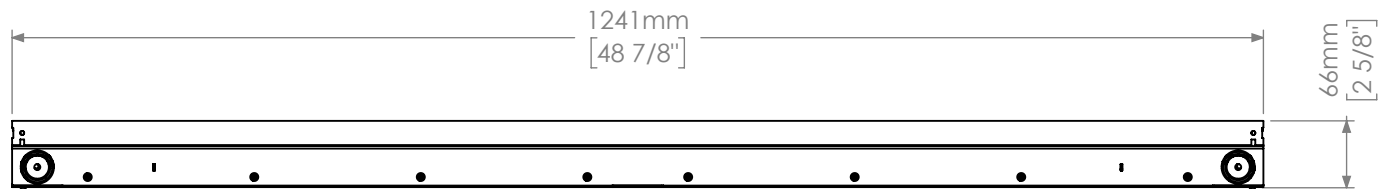

Description : CHIRON 4 B RECESSED FRAME

Code : AL8385+AL8446

Scale : 1:7.5

SHEET 2 OF 4

Revision : 01

DIMENSIONS ARE IN MILLIMETERS [BRACKETED DIMENSIONS ARE IN INCHES]

GRIVEN 

<http://www.griven.com>

Description : CHITON 4 B RECESSED ALL-GLASS

Code : AL8385

Scale : 1:7.5

SHEET 3 OF 4

Revision : 01

DIMENSIONS ARE IN MILLIMETERS [BRACKETED DIMENSIONS ARE IN INCHES]

GRIVEN 

<http://www.griven.com>

Description : CHITON 4 B RECESSED ALL-GLASS

Code : AL8385+AL8439

Scale : 1:7.5

SHEET 4 OF 4

Revision : 01

DIMENSIONS ARE IN MILLIMETERS [BRACKETED DIMENSIONS ARE IN INCHES]